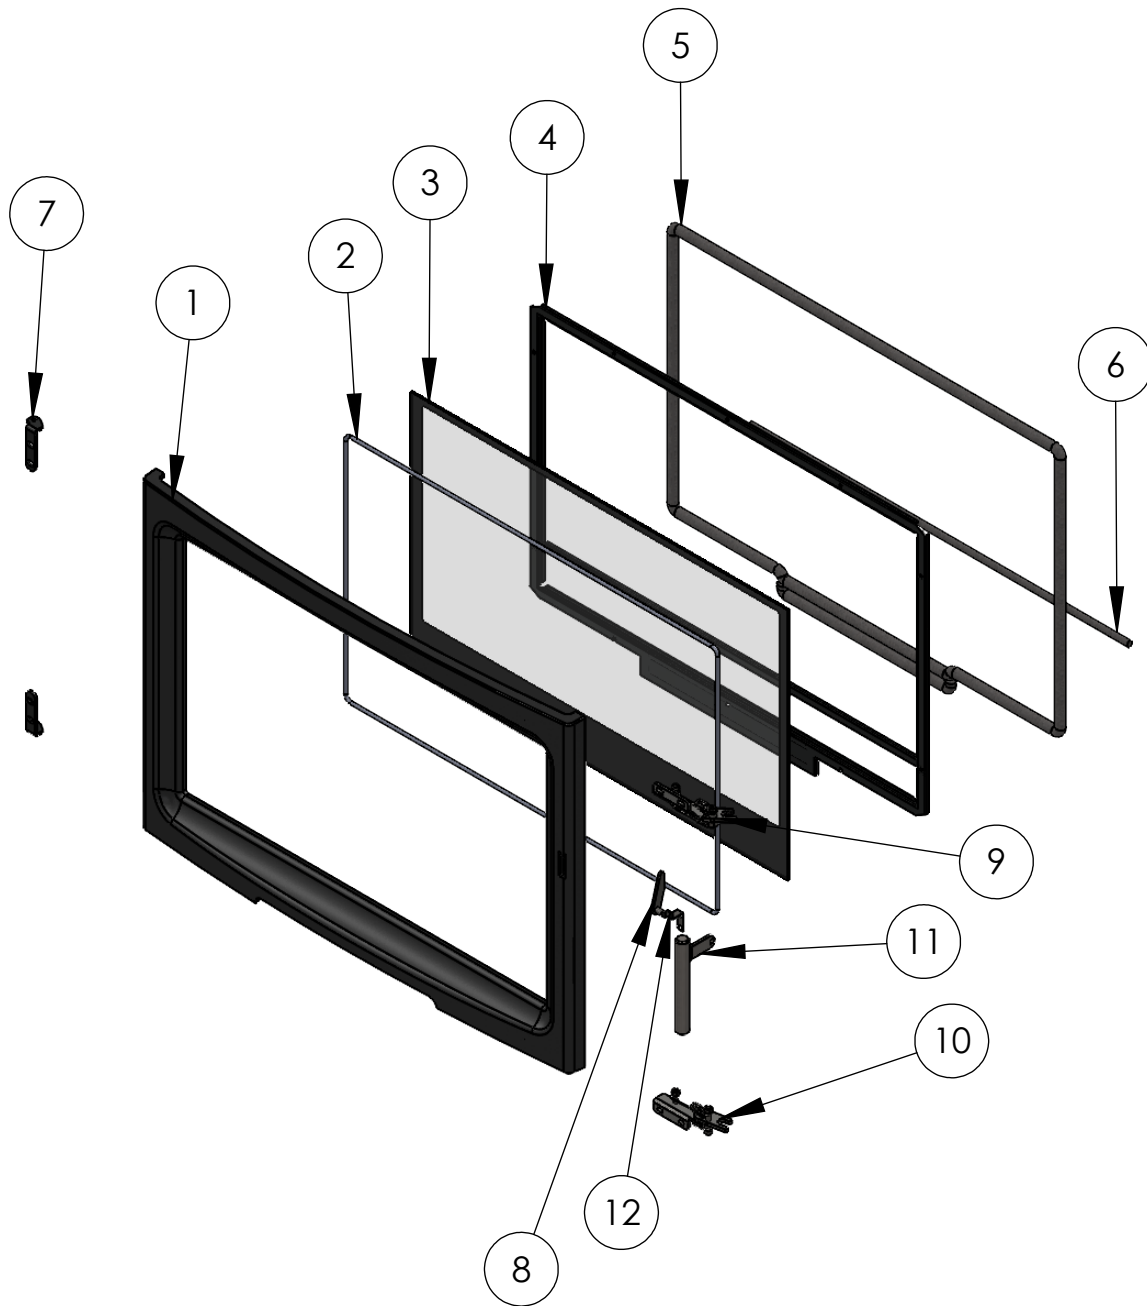

PV8.5KW Door Assembly

ITEM NO.	PART NUMBER	DESCRIPTION	QTY.
1	Door casting	PSP-0006	1
2	8.5kw glass seal	PSP-0205	1
3	Glass panel	PSP-0070	1
4	Door seal glass clamp	PSP-0014	1
5	OAK8031 8+kW Door Seals	outer : PSP-0104 / bottom : PSP-0106	1
6	centre Door seal	PSP-0105	1
7	Door Hinge	PSP-0034	1
8	Handle Lever Assy	PSP-0032	1
9	Spring latch	PSP-0087 / Spring: PSP-0091	1
10	Spring latch	PSP-0088 / Spring: PSP-0091	1
11	Door Handle	PSP-0072 / Spring: PSP-0092	1
12	Door Handle Retainer	PSP-0044	1